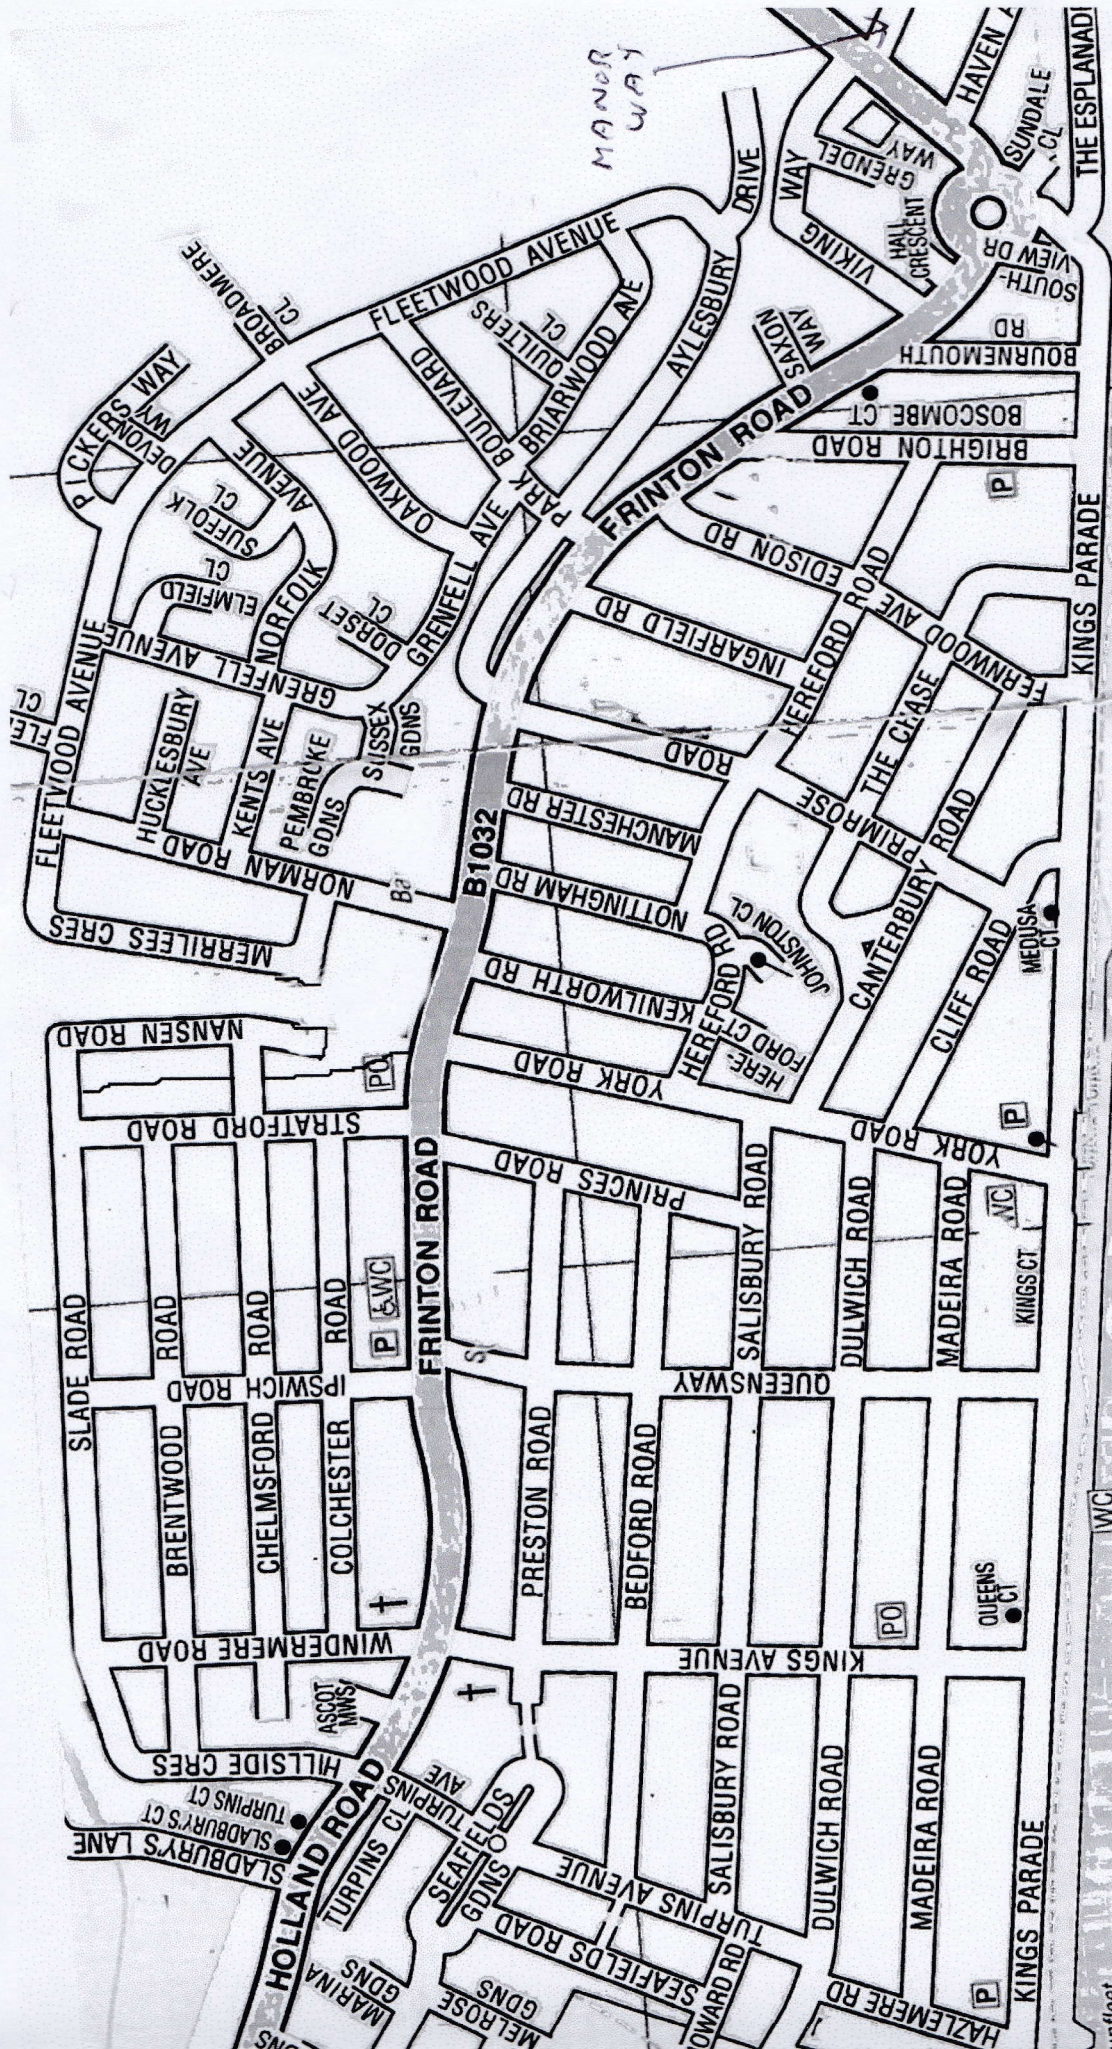

Holland Residents' Association Garage Sale Saturday 15th April 10am-3pm

KINGS AVENUE →

We have grouped Holland into five sections. We suggest you visit section by section and starting at any section you wish, so please don't necessarily start with Section One. We have tried to make each section as circular as possible but there will be some doubling-back. In section Two, there is a fundraising bazaar at the Public Hall, so please allow time to visit. The Public Hall is under possible threat and fundraising at this time is especially important.

S1: 5 Windermere Rd, 16 Windermere Rd (tea & cakes), 26 Windermere Rd, 28 Colchester Rd, 46 Frinton Road, 2 Ipswich Rd, 78 Chelmsford Rd, 97 Chelmsford Rd, 78 Slade Rd, 87 Slade Rd, 117 Slade Rd, 4 Nansen Rd, 39 Nansen Rd, 42 Stratford Rd, 78 Frinton Rd, 109 Frinton Rd.

S3: 69 York Rd, 77 York Rd, 165 King's Parade, 4 Fernwood Ave, 5 Fernwood Ave, 58 Canterbury Rd, 4 Nottingham Rd, 14 Ingarfield Rd, 5 Edison Rd, 8 Brighton Rd, 37 Manor Way.

S4: 12 Queensway, 57 Queensway, Kings' Ct (junction with Queensway), 31 Kings Parade, 75 Madeira Rd, 84 Dulwich Rd, 80 Dulwich Rd, 71 Dulwich Rd, 71 Kings Mews Dulwich Rd, 45 Dulwich Rd, 63 Salisbury Rd, 8 Chamley Ct, Salisbury Rd, 71 Bedford Rd, 65 Bedford Rd, 55 Bedford Rd, 15 Preston Rd, 66 King's Ave, 57 King's Ave, 60 King's Ave, 58 King's Ave, 47 King's Ave, 24 King's Ave,

S5: 9 First Ave, 7 Lyndhurst Ave, , 3 Dulwich Rd, 57 Turpin's Ave, 55 Turpin's Ave, 44 Turpin's Ave, 1 Turpin's Close, 308 Holland Rd (junction with Turpin's Ave) 11 Hillside Cresc.

Items of possible special interest: 43 Aylesbury Drive (S2) – Luxury memo Boards, 9 Broadmere Close (S2) – Garden & Engineering tools & vinyl records, 80 Dulwich Rd (S4) – vinyl records, 71 Dulwich Rd (S4)– all proceeds to MacMillan Nurses, 71 Bedford Rd (S4)– baby clothing, 3 Dulwich Rd (S5) – sit-on kayak, motor-caravan awning and vinyl records. 4 Nottingham Rd (S3) – childrens' toys.